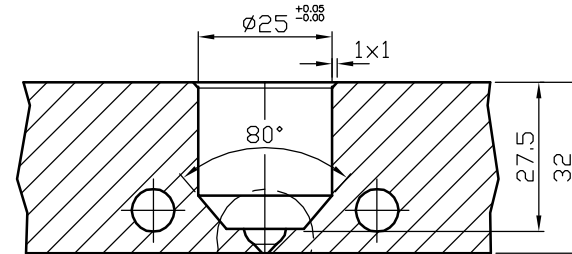

PZ101G/32X61

BLACK AND BALCK = POWER
 RED AND WHITE = THERMOCOPLC TYPE J
 GREEN = EARTH
 250 WATT AND 230 V

NOZZLE: PZ101G/32X61	Scale:	Date : / /
----------------------	--------	------------

PAYA SANAT

HOT RUNNER SYSTEMS