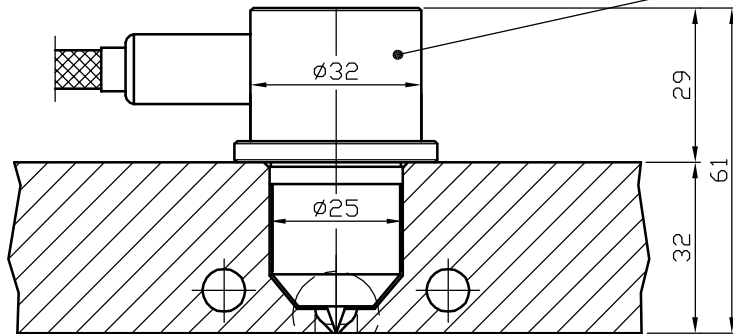

PZ101G/32X61

BLACK AND BALCK = POWER
 RED AND WHITE = THERMOCOPLC TYPE J
 GREEN = EARTH
 250 WATT AND 230 V

NOZZLE: PZ101G/32X61	Scale:	Date : / /
----------------------	--------	------------

PAYA SANAT

HOT RUNNER SYSTEMS