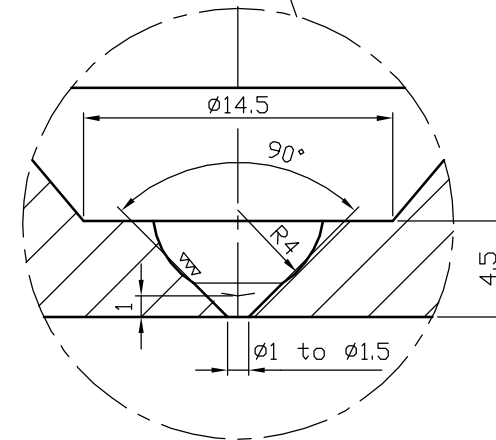

PZ101G/32X61

BLACK AND BALCK = POWER
 RED AND WHITE = THERMOCOPLC TYPE J
 GREEN = EARTH
 250 WATT AND 230 V

NOZZLE: PZ101G/32X61	Scale:	Date : / /
----------------------	--------	------------

PAYA SANAT

HOT RUNNER SYSTEMS