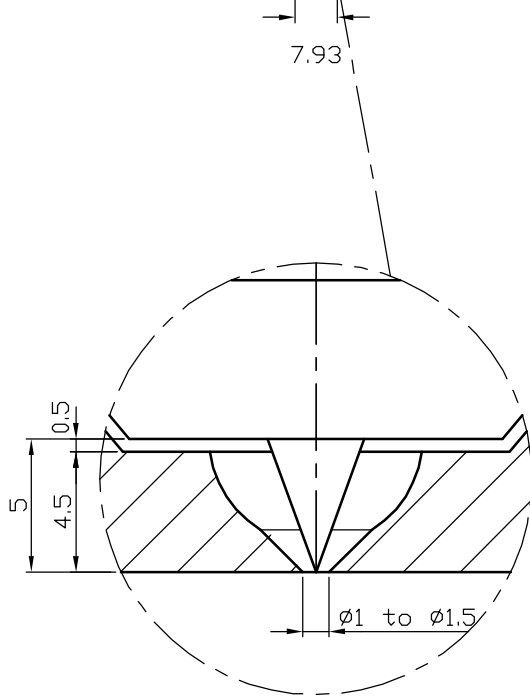

PZ101G/32X61

BLACK AND BALCK = POWER
 RED AND WHITE = THERMOCOPLC TYPE J
 GREEN = EARTH
 250 WATT AND 230 V

NOZZLE: PZ101G/32X61	Scale:	Date : / /
----------------------	--------	------------

PAYA SANAT

HOT RUNNER SYSTEMS