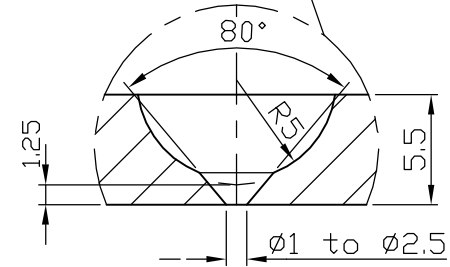

PZ101G/38x75

BLACK AND BALCK = POWER
 RED AND WHITE = THERMOCOUPLE TYPE J
 GREEN = ERTH
 330 WATT AND 230 V

NOZZLE: PZ101G/38x75	Scale:	Date : / /
PAYA SANAT HOT RUNNER SYSTEMS www.ps-hotrunner.com		
Tel/Fax: 021- 56714260 - 56714269 - 56714289		