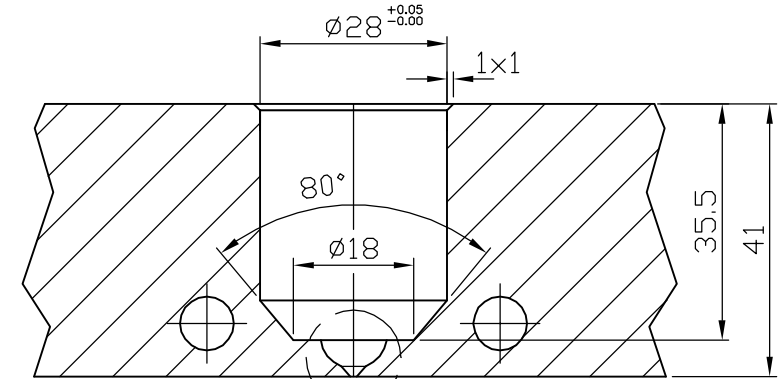

PZ101G/38x75

BLACK AND BALCK = POWER
 RED AND WHITE = THERMOCOUPLE TYPE J
 GREEN = ERTH
 330 WATT AND 230 V

NOZZLE: PZ101G/38x75	Scale:	Date : / /
PAYA SANAT HOT RUNNER SYSTEMS www.ps-hotrunner.com		
Tel/Fax: 021- 56714260 - 56714269 - 56714289		