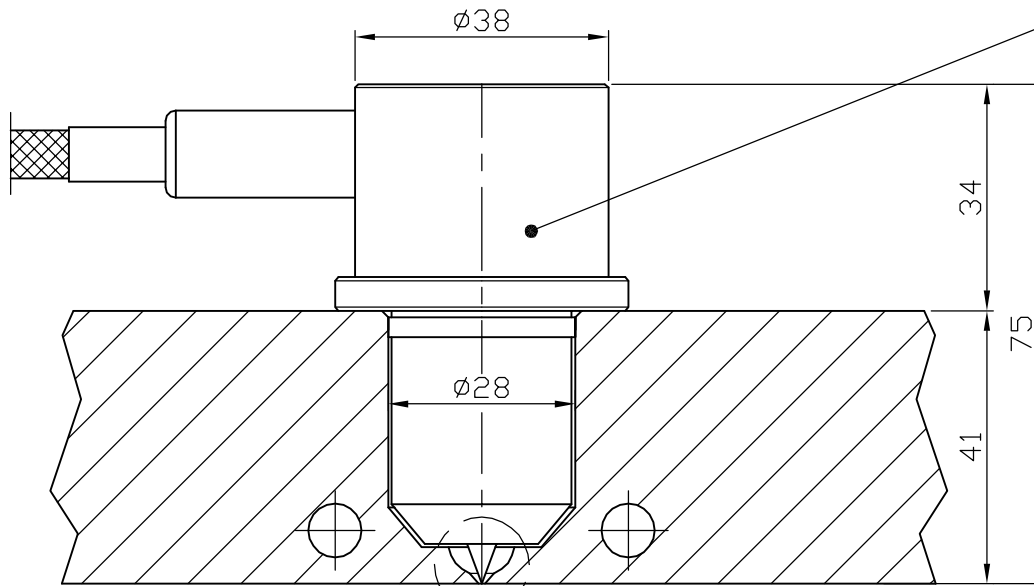

PZ101G/38x75

BLACK AND BALCK = POWER
 RED AND WHITE = THERMOCOUPLE TYPE J
 GREEN = ERTH
 330 WATT AND 230 V

NOZZLE: PZ101G/38x75	Scale:	Date : / /
PAYA SANAT HOT RUNNER SYSTEMS www.ps-hotrunner.com		
Tel/Fax: 021- 56714260 - 56714269 - 56714289		