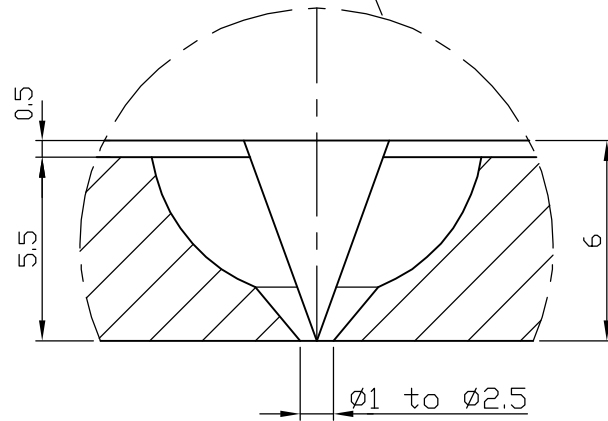

PZ101G/38x75

BLACK AND BALCK = POWER
 RED AND WHITE = THERMOCOUPLE TYPE J
 GREEN = ERTH
 330 WATT AND 230 V

NOZZLE: PZ101G/38x75	Scale:	Date : / /
PAYA SANAT HOT RUNNER SYSTEMS www.ps-hotrunner.com		
Tel/Fax: 021- 56714260 - 56714269 - 56714289		