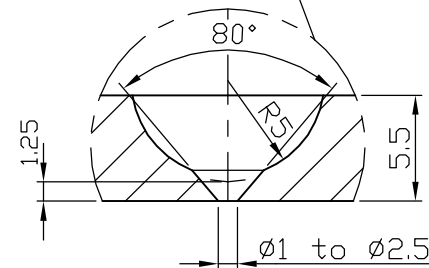

PZ101G/38x90

BLACK AND BALCK = POWER
 RED AND WHITE = THERMOCOPL TYPE J
 GREEN = ERTH
 330 WATT AND 230 V

NOZZLE: PZ101G/38x90

Scale:

Date : / /

PAYA SANAT

HOT RUNNER SYSTEMS

www.ps-hotrunner.com