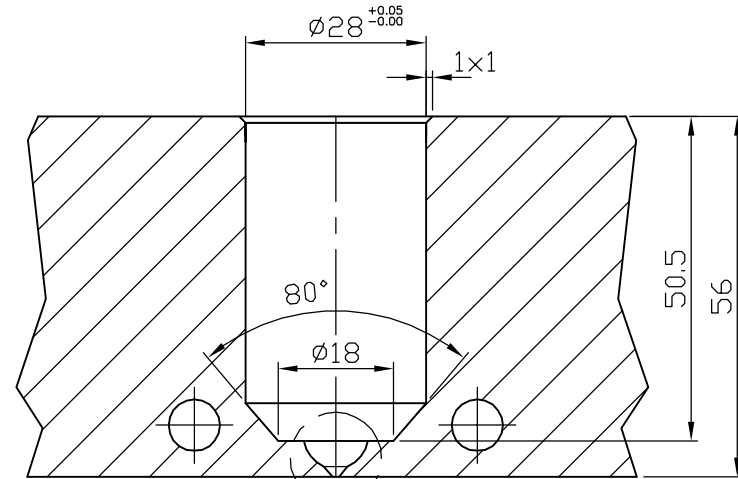

PZ101G/38x90

BLACK AND BALCK = POWER
 RED AND WHITE = THERMOCOPL TYPE J
 GREEN = ERTH
 330 WATT AND 230 V

NOZZLE: PZ101G/38x90

Scale:

Date : / /

PAYA SANAT

HOT RUNNER SYSTEMS

www.ps-hotrunner.com