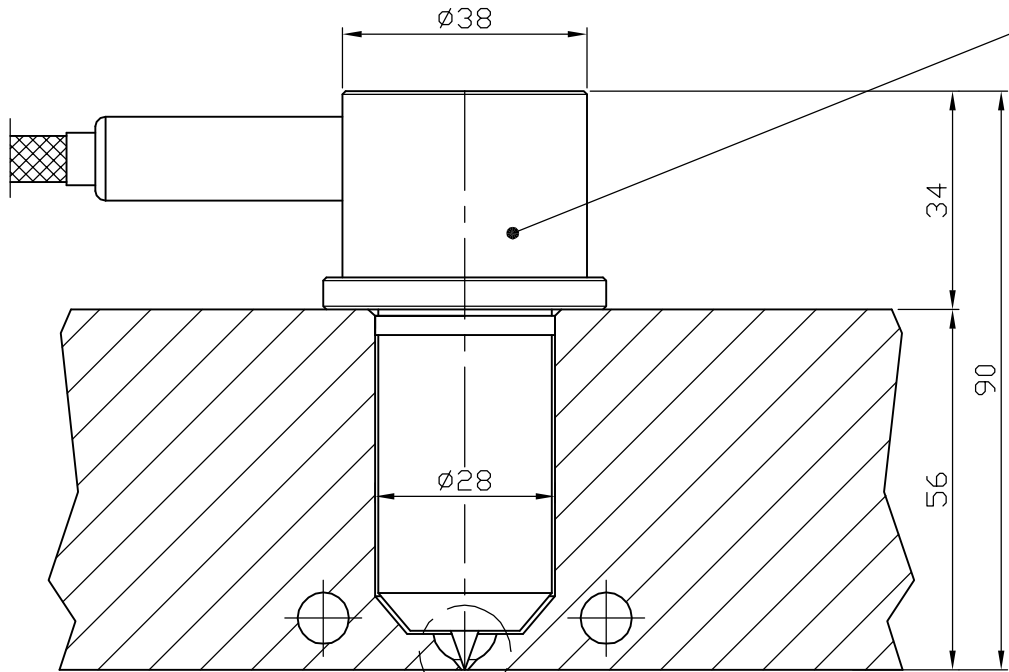

PZ101G/38x90

BLACK AND BALCK = POWER
 RED AND WHITE = THERMOCOPL TYPE J
 GREEN = ERTH
 330 WATT AND 230 V

NOZZLE: PZ101G/38x90

Scale:

Date : / /

PAYA SANAT

HOT RUNNER SYSTEMS

www.ps-hotrunner.com