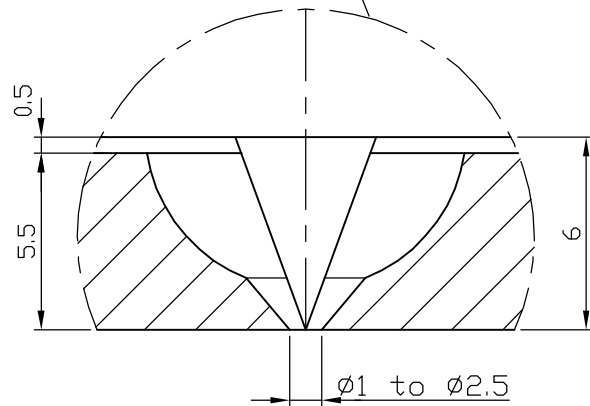

PZ101G/38x90

BLACK AND BALCK = POWER
 RED AND WHITE = THERMOCOPL TYPE J
 GREEN = ERTH
 330 WATT AND 230 V

NOZZLE: PZ101G/38x90

Scale:

Date : / /

PAYA SANAT

HOT RUNNER SYSTEMS

www.ps-hotrunner.com