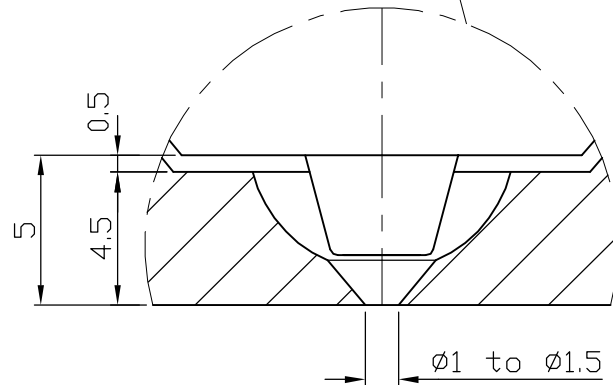

# PZ102G/32X61

BLACK AND BALCK = POWER  
 RED AND WHITE = THERMOCOPL TYPE J  
 GREEN = ERTH  
 220 WATT AND 230 V

NOZZLE: PZ102G/32X61

Scale:

Date : / /