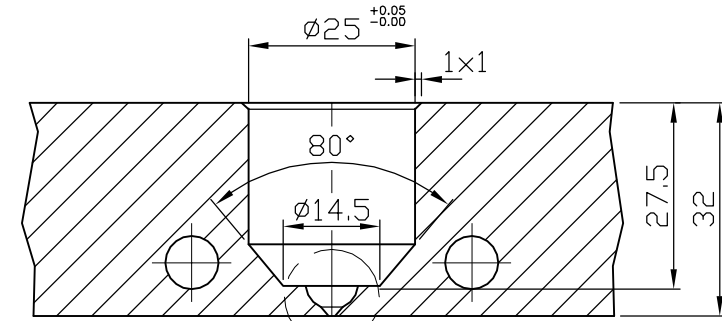

# PZ102G/32X61

BLACK AND BALCK = POWER  
 RED AND WHITE = THERMOCOPL TYPE J  
 GREEN = ERTH  
 220 WATT AND 230 V

NOZZLE: PZ102G/32X61

Scale:

Date : / /