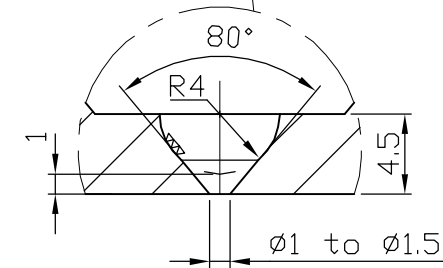

# PZ102G/32X61

BLACK AND BALCK = POWER  
 RED AND WHITE = THERMOCOPL TYPE J  
 GREEN = ERTH  
 220 WATT AND 230 V

NOZZLE: PZ102G/32X61

Scale:

Date : / /