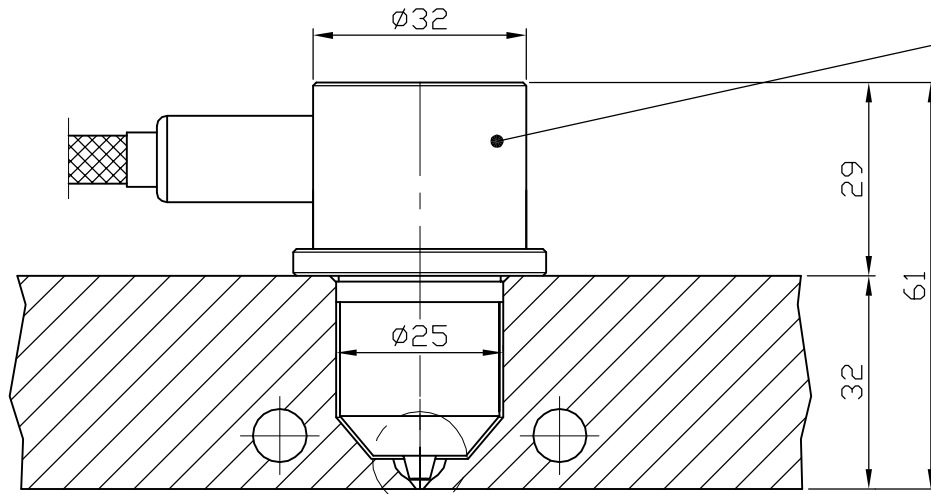

# PZ102G/32X61

BLACK AND BALCK = POWER  
 RED AND WHITE = THERMOCOPL TYPE J  
 GREEN = ERTH  
 220 WATT AND 230 V

NOZZLE: PZ102G/32X61

Scale:

Date : / /