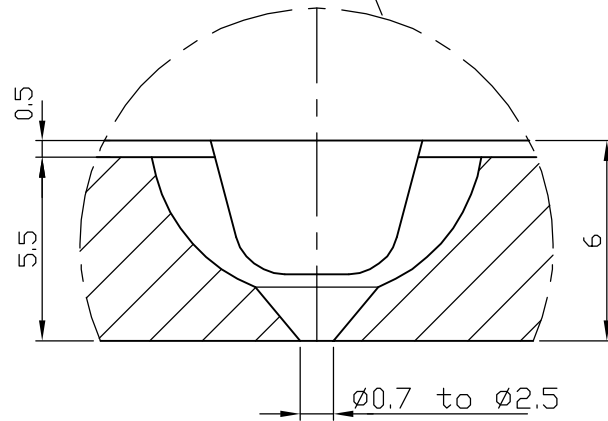

PZ102G/38x75

BLACK AND BALCK = POWER
 RED AND WHITE = THERMOCOUPLE TYPE J
 GREEN = ERTH
 330 WATT AND 230 V

NOZZLE: PZ102G/38x75

Scale:

Date : / /

PAYA SANAT

HOT RUNNER SYSTEMS

www.ps-hotrunner.com