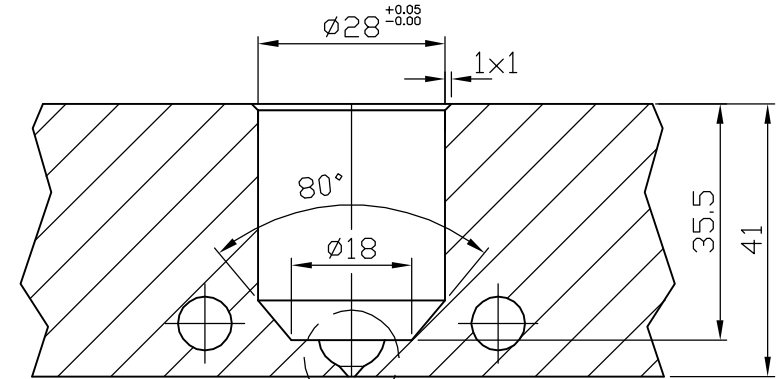

PZ102G/38x75

BLACK AND BALCK = POWER
 RED AND WHITE = THERMOCOUPLE TYPE J
 GREEN = ERTH
 330 WATT AND 230 V

NOZZLE: PZ102G/38x75

Scale:

Date : / /

PAYA SANAT

HOT RUNNER SYSTEMS

www.ps-hotrunner.com