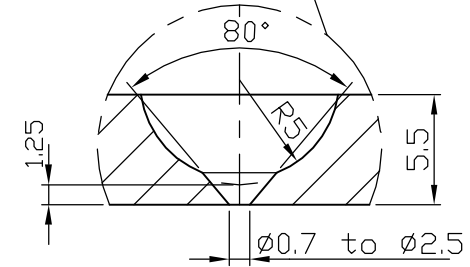

PZ102G/38x75

BLACK AND BALCK = POWER
 RED AND WHITE = THERMOCOUPLE TYPE J
 GREEN = ERTH
 330 WATT AND 230 V

NOZZLE: PZ102G/38x75

Scale:

Date : / /

PAYA SANAT

HOT RUNNER SYSTEMS

www.ps-hotrunner.com