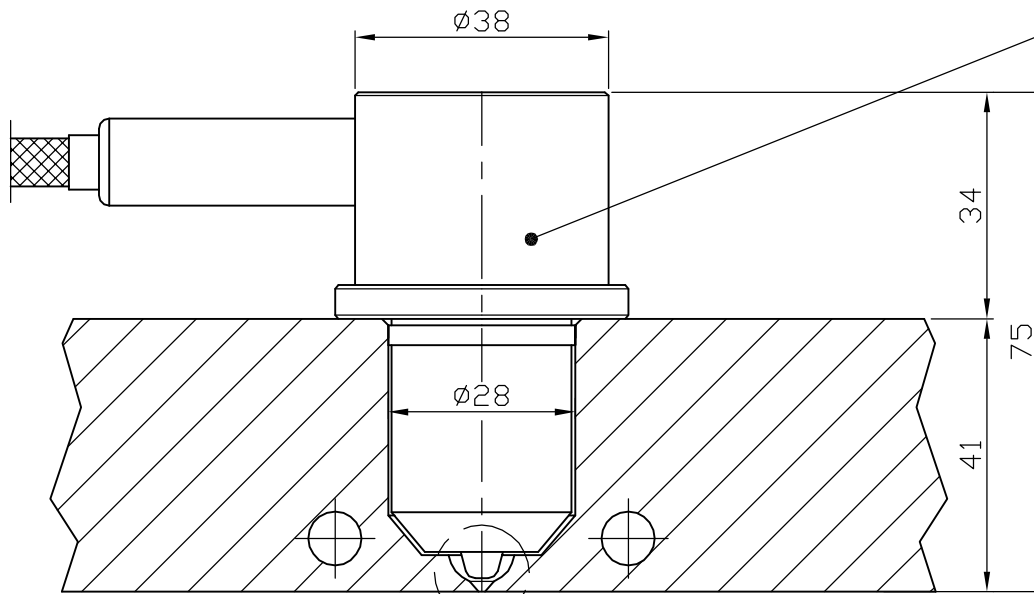

PZ102G/38x75

BLACK AND BALCK = POWER
 RED AND WHITE = THERMOCOUPLE TYPE J
 GREEN = ERTH
 330 WATT AND 230 V

NOZZLE: PZ102G/38x75

Scale:

Date : / /

PAYA SANAT

HOT RUNNER SYSTEMS

www.ps-hotrunner.com