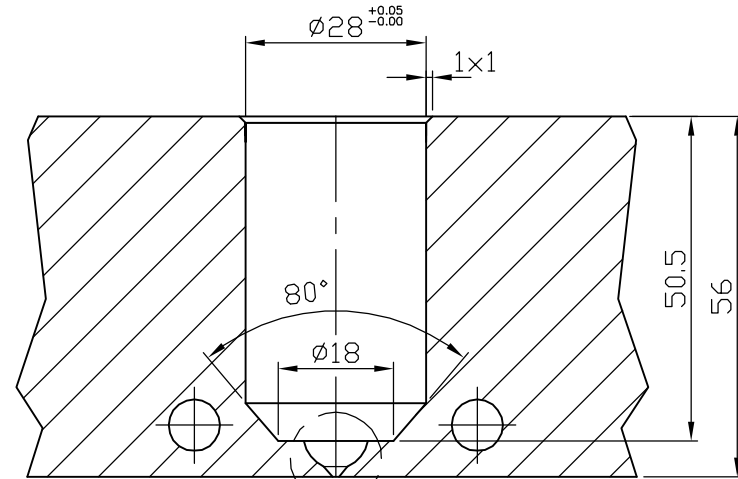

PZ102G/38x90

BLACK AND BALCK = POWER
 RED AND WHITE = THERMOCOPLTYPE J
 GREEN = ERTH
 330 WATT AND 230 V

NOZZLE: PZ102G/38x90

Scale:

Date : / /

PAYA SANAT

HOT RUNNER SYSTEMS

www.ps-hotrunner.com