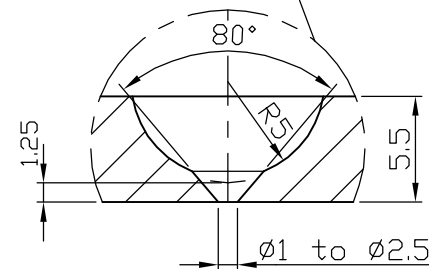

PZ102G/38x90

BLACK AND BALCK = POWER
 RED AND WHITE = THERMOCOPLTYPE J
 GREEN = ERTH
 330 WATT AND 230 V

NOZZLE: PZ102G/38x90

Scale:

Date : / /

PAYA SANAT

HOT RUNNER SYSTEMS

www.ps-hotrunner.com