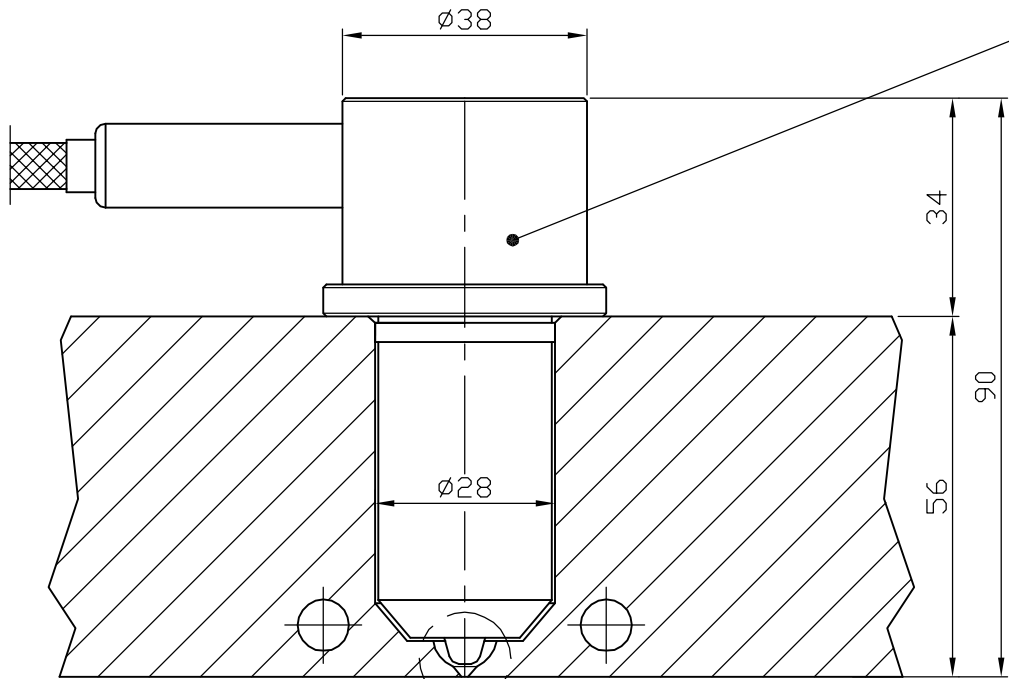

PZ102G/38x90

BLACK AND BALCK = POWER
 RED AND WHITE = THERMOCOPLTYPE J
 GREEN = ERTH
 330 WATT AND 230 V

NOZZLE: PZ102G/38x90

Scale:

Date : / /

PAYA SANAT

HOT RUNNER SYSTEMS

www.ps-hotrunner.com