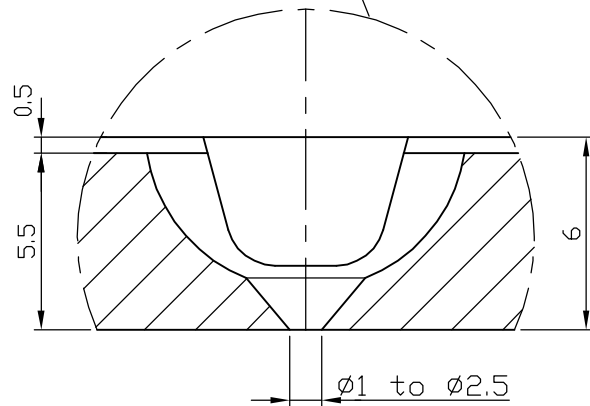

PZ102G/38x90

BLACK AND BALCK = POWER
 RED AND WHITE = THERMOCOPLTYPE J
 GREEN = ERTH
 330 WATT AND 230 V

NOZZLE: PZ102G/38x90

Scale:

Date : / /

PAYA SANAT

HOT RUNNER SYSTEMS

www.ps-hotrunner.com